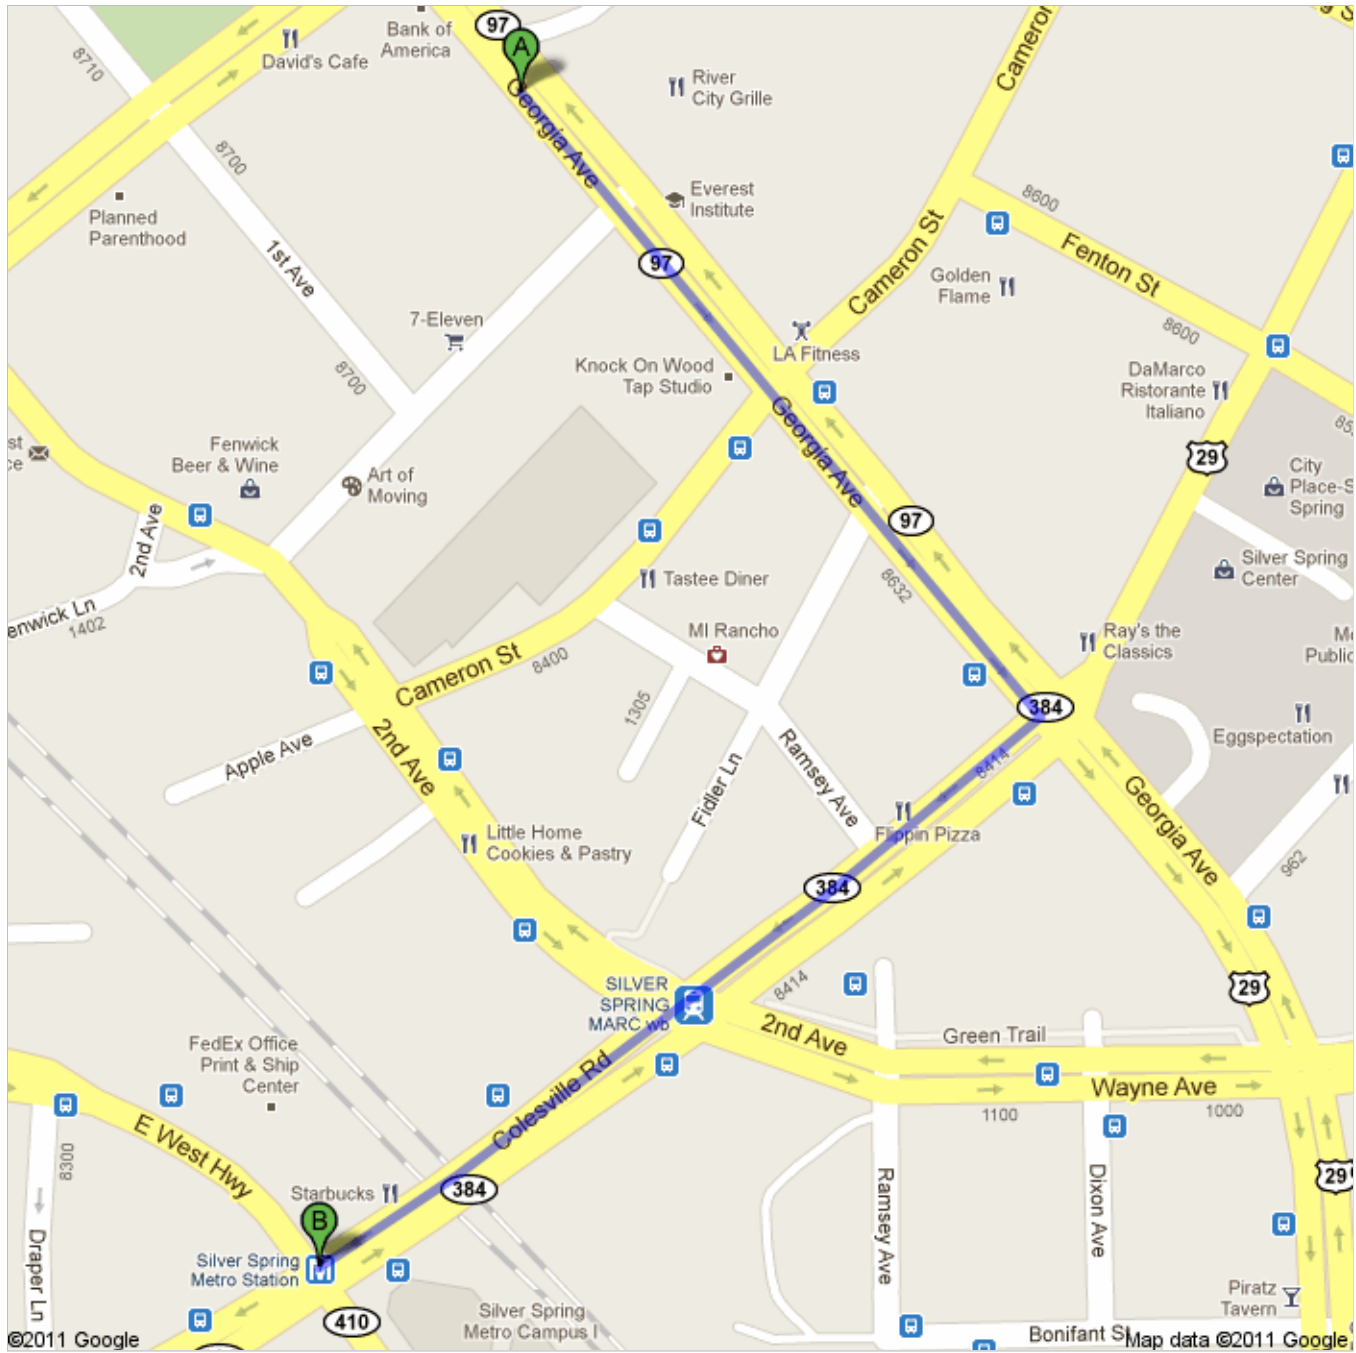

Save trees. Go green!
Download Google Maps on your phone at google.com/gmm

Walking directions are in beta.
Use caution – This route may be missing sidewalks or pedestrian paths.

Crowne Plaza Hotel Washington Dc-Silver Spring

8777 Georgia Avenue, Silver Spring, MD 20910 - (301) 589-0800

1. Head **southeast** on **Georgia Ave** toward **Fenwick Ln**

About 5 mins

go 0.2 mi

total 0.2 mi

2. Turn right onto **Colesville Rd**

About 5 mins

go 0.3 mi

total 0.5 mi

Silver Spring Metro Station

These directions are for planning purposes only. You may find that construction projects, traffic, weather, or other events may cause conditions to differ from the map results, and you should plan your route accordingly. You must obey all signs or notices regarding your route.